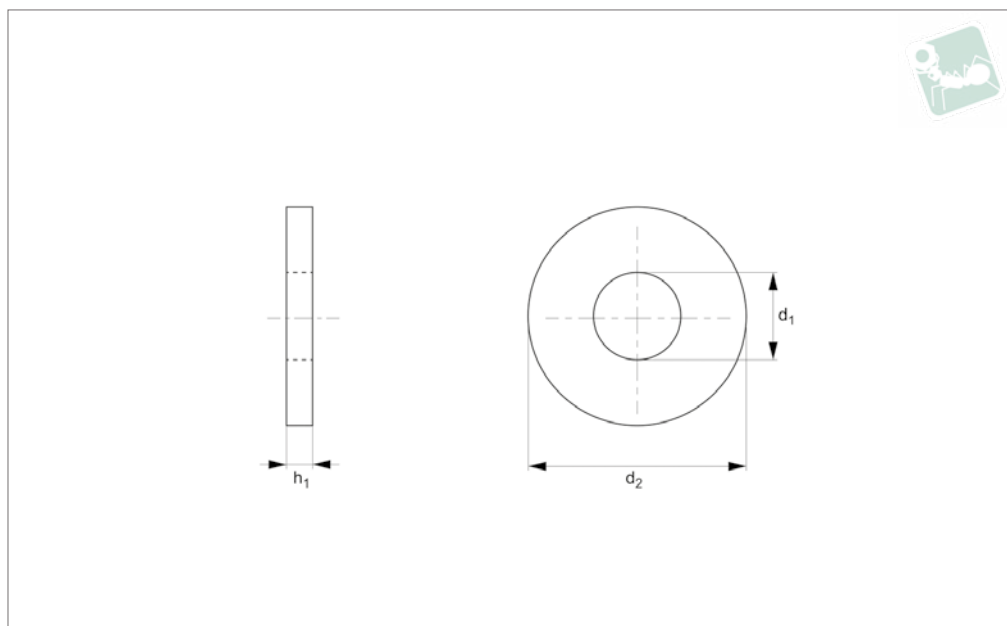

Flat Washers Form B

Brass

Brass

B0403.B0

BRASS

Material
Brass.

Technical Notes
To DIN 125 B, BS4320B.

Order No.	For thread	d_1	h_1	d_2	Material
B0403.080B000	M 8	8.4	1.6	16	Brass
B0403.100B000	M10	10.5	2.0	20	Brass
B0403.160B000	M16	17.0	3.0	30	Brass
B0403.200B000	M20	21.0	3.0	37	Brass
B0403.300B000	M30	31.0	4.0	56	Brass